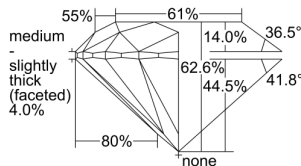

GIA®

FACSIMILE

GIA DIAMOND DOSSIER®

August 01, 2012
GIA Report Number 1146875581
Shape and Cutting Style ..... Round Brilliant
Measurements ..... 5.05 - 5.07 x 3.17 mm

GRADING RESULTS

Carat Weight ..... 0.50 carat
Color Grade ..... D
Clarity Grade VS1
Cut Grade ..... Good

ADDITIONAL GRADING INFORMATION

Polish ..... Very Good
Symmetry ..... Excellent
Fluorescence ..... Medium Blue
Clarity Characteristics..... Crystal, Pinpoint, Needle, Indented
Natural

Inscription(s): GIA 1146875581

Duplicate printed on October 6, 2014

www.gia.edu

GIA REPORT 1146875581

Verify this report at gia.edu

PROPORTIONS

Profile to actual proportions