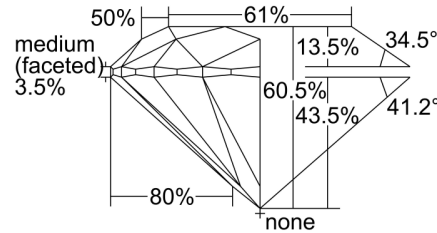

GIA DIAMOND GRADING REPORT

February 06, 2015
GIA Report Number 1162996254
Shape and Cutting Style ..... Round Brilliant
Measurements ..... 11.57 - 11.60 x 7.01 mm

GRADING RESULTS

Carat Weight ..... 5.78 carat
Color Grade ..... F
Clarity Grade SI1
Cut Grade ..... Excellent

ADDITIONAL GRADING INFORMATION

Polish ..... Excellent
Symmetry ..... Excellent
Fluorescence ..... None
Inscription(s): GIA 1162996254

Comments: Additional clouds are not shown. Pinpoints are not shown.

PROPORTIONS

Profile to actual proportions