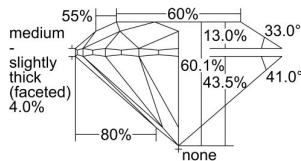

GIA®

FACSIMILE

GIA REPORT 1182205549

Verify this report at gia.edu

GIA DIAMOND DOSSIER®

March 06, 2017
GIA Report Number 1182205549
Shape and Cutting Style ..... Round Brilliant
Measurements ..... 5.75 - 5.77 x 3.46 mm

GRADING RESULTS

Carat Weight ..... 0.70 carat
Color Grade ..... E
Clarity Grade VVS1
Cut Grade ..... Excellent

ADDITIONAL GRADING INFORMATION

Polish ..... Excellent
Symmetry ..... Very Good
Fluorescence ..... Faint
Clarity Characteristics..... Pinpoint, Feather, Indented Natural,
Surface Graining

Inscription(s): GIA 1182205549

PROPORTIONS

Profile to actual proportions

GRADING SCALES

GIA COLOR SCALE	GIA CLARITY SCALE	GIA CUT SCALE	
D	FLAWLESS	EXCELLENT	
E	INTERNALLY FLAWLESS		
F		VVS₁	VERY GOOD
G	VVS₂		
H	VS₁	GOOD	
I	VS₂		
J	SI₁	FAIR	
K	SI₂		
L	I₁	POOR	
M	I₂		
N	I₃		
O			
P			
Q			
R			
S			
T			
U			
V			
W			
X			
Y			
Z