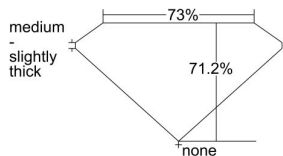

GIA®

FACSIMILE

GIA REPORT 1182916393

Verify this report at gia.edu

GIA DIAMOND DOSSIER®

December 06, 2017
GIA Report Number 1182916393
Shape and Cutting Style ..... Square Modified Brilliant
Measurements ..... 4.76 x 4.53 x 3.22 mm

GRADING RESULTS

Carat Weight ..... 0.54 carat
Color Grade ..... E
Clarity Grade VS1

ADDITIONAL GRADING INFORMATION

Polish ..... Excellent
Symmetry ..... Very Good
Fluorescence ..... None
Clarity Characteristics ..... Feather, Chip
Inscription(s): GIA 1182916393

PROPORTIONS

Profile not to actual proportions

GRADING SCALES

GIA COLOR SCALE		GIA CLARITY SCALE			
COLORLESS	D	VERY VERY SLIGHTLY INCLUDED	FLAWLESS		
	E		INTERNALLY FLAWLESS		
	F	VERY SLIGHTLY INCLUDED	VVS₁		
	G		VVS₂		
	H		VS₁		
	NEAR COLORLESS	I	SLIGHTLY INCLUDED	VS₂	
		J		SI₁	
		FAINT	K	INCLUDED	SI₂
			L		I₁
			M		I₂
VERT LIGHT	N	LIGHT	I₃		
	O				
	P				
	Q				
	R