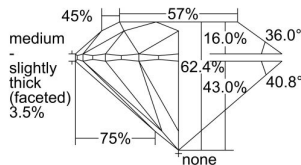

GIA®

FACSIMILE

GIA REPORT 1192469946

Verify this report at GIA.edu

GIA NATURAL DIAMOND DOSSIER®

June 26, 2018
GIA Report Number 1192469946
Shape and Cutting Style ..... Round Brilliant
Measurements ..... 4.57 - 4.60 x 2.86 mm

GRADING RESULTS

Carat Weight ..... 0.37 carat
Color Grade ..... E
Clarity Grade VS1
Cut Grade ..... Excellent

ADDITIONAL GRADING INFORMATION

Polish ..... Excellent
Symmetry ..... Excellent
Fluorescence ..... None
Clarity Characteristics..... Crystal, Cloud, Pinpoint
Inscription(s): GIA 1192469946

PROPORTIONS

Profile to actual proportions

GRADING SCALES

GIA COLOR SCALE	GIA CLARITY SCALE	GIA CUT SCALE	
D	FLAWLESS	EXCELLENT	
E	INTERNALLY FLAWLESS		
F		VVS₁	VERY GOOD
G	VVS₂		
H	VS₁	GOOD	
I	VS₂		
J	SI₁	FAIR	
K	SI₂		
L	I₁	POOR	
M	I₂		
N	I₃		
O			
P			
Q			
R			
S			
T			
U			
V			
W			
X			
Y			
Z