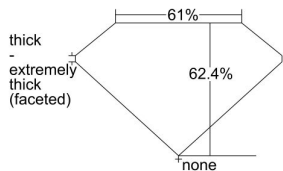

GIA®

FACSIMILE

GIA REPORT 1193498639

Verify this report at gia.edu

GIA DIAMOND DOSSIER®

February 24, 2015
GIA Report Number 1193498639
Shape and Cutting Style ..... Heart Brilliant
Measurements ..... 4.08 x 4.41 x 2.75 mm

GRADING RESULTS

Carat Weight ..... 0.31 carat
Color Grade ..... E
Clarity Grade SI2

ADDITIONAL GRADING INFORMATION

Polish ..... Very Good
Symmetry ..... Good
Fluorescence ..... Strong Blue
Clarity Characteristics ..... Feather
Inscription(s): GIA 1193498639

PROPORTIONS

Profile not to actual proportions

GRADING SCALES

GIA COLOR SCALE		GIA CLARITY SCALE			
COLORLESS	D	VERY VERY SLIGHTLY INCLUDED	FLAWLESS		
	E		INTERNALLY FLAWLESS		
	F	VERY SLIGHTLY INCLUDED	VVS₁		
	G		VVS₂		
	H		VS₁		
	NEAR COLORLESS	I	SLIGHTLY INCLUDED	VS₂	
		J		SI₁	
		FAINT	K	INCLUDED	SI₂
			L		I₁
			M		I₂
VERY LIGHT			N	LIGHT	I₃
			O		
			P		
	Q				
	R				
	S				
	T				
	U				
	V				
	W				
	X				
	Y				
	Z