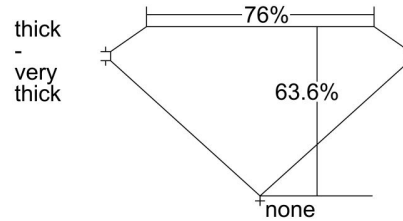

**GIA NATURAL DIAMOND GRADING REPORT**

 June 18, 2021  
 GIA Report Number ..... 1216793962  
 Shape and Cutting Style ..... Emerald Cut  
 Measurements ..... 9.59 x 7.27 x 4.63 mm

**GRADING RESULTS**

 Carat Weight ..... 3.01 carat  
 Color Grade ..... I  
 Clarity Grade ..... VS1

**PROPORTIONS**

Profile not to actual proportions

**CLARITY CHARACTERISTICS**

**KEY TO SYMBOLS\***

-  Feather
-  Natural
-  Needle
-  Pinpoint
-  Indented Natural

\* Red symbols denote internal characteristics (inclusions). Green or black symbols denote external characteristics (blemishes). Diagram is an approximate representation of the diamond, and symbols shown indicate type, position, and approximate size of clarity characteristics. All clarity characteristics may not be shown. Details of finish are not shown.