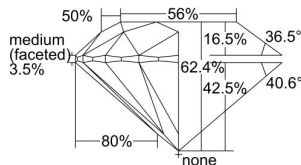

GIA®

FACSIMILE

GIA REPORT 1216845699

Verify this report at GIA.edu

GIA NATURAL DIAMOND DOSSIER®

July 08, 2021
GIA Report Number 1216845699
Shape and Cutting Style ..... Round Brilliant
Measurements ..... 5.40 - 5.42 x 3.38 mm

GRADING RESULTS

Carat Weight ..... 0.61 carat
Color Grade I
Clarity Grade S11
Cut Grade ..... Excellent

ADDITIONAL GRADING INFORMATION

Polish ..... Excellent
Symmetry ..... Excellent
Fluorescence ..... Medium Blue
Clarity Characteristics ..... Cloud, Crystal
Inscription(s): GIA 1216845699

PROPORTIONS

Profile to actual proportions

GRADING SCALES

GIA COLOR SCALE

COLORED	D
	E
	F
	G
	H
	I
	J
NEAR COLORLESS	K
	L
	M
	N
	O
	P
	Q
	R
	S
	T
	U
	V
	W
	X
	Y
	Z

GIA CLARITY SCALE

FLAWLESS	FLAWLESS	
		EXCELLENT
INTERNALLY FLAWLESS	VERY VERY SLIGHTLY INCLUDED	
		VVS₁
VVS₂	VERY GOOD	
VS₁	GOOD	
		VS₂
SI₁	FAIR	
		SI₂
I₁	POOR	
		I₂
		I₃

GIA CUT SCALE

EXCELLENT
VERY GOOD
GOOD
FAIR
POOR