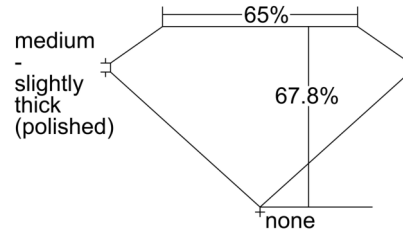

PROPORTIONS

Profile not to actual proportions