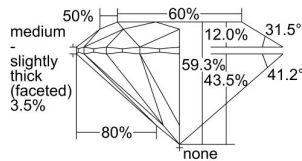

GIA®

FACSIMILE

GIA REPORT 1226209394

Verify this report at GIA.edu

GIA NATURAL DIAMOND DOSSIER®

January 04, 2022
GIA Report Number 1226209394
Shape and Cutting Style ..... Round Brilliant
Measurements ..... 6.31 - 6.34 x 3.75 mm

GRADING RESULTS

Carat Weight ..... 0.91 carat
Color Grade ..... G
Clarity Grade VS1
Cut Grade ..... Excellent

ADDITIONAL GRADING INFORMATION

Polish ..... Excellent
Symmetry ..... Excellent
Fluorescence ..... None
Clarity Characteristics..... Crystal, Feather, Pinpoint
Inscription(s): GIA 1226209394

PROPORTIONS

Profile to actual proportions

GRADING SCALES

GIA COLOR SCALE	GIA CLARITY SCALE	GIA CUT SCALE	
D	FLAWLESS	EXCELLENT	
E	INTERNALLY FLAWLESS		
F		VVS₁	VERY GOOD
G	VVS₂		
H	VS₁	GOOD	
I	VS₂		
J	SI₁	FAIR	
K	SI₂		
L	I₁	POOR	
M			
N			
O	I₂		
P			
Q	I₃		
R			
S			
T			
U			
V			
W			
X			
Y			
Z