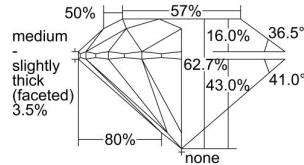

GIA®

FACSIMILE

GIA REPORT 1226459766

Verify this report at GIA.edu

GIA NATURAL DIAMOND DOSSIER®

May 23, 2022
GIA Report Number 1226459766
Shape and Cutting Style ..... Round Brilliant
Measurements ..... 4.76 - 4.78 x 2.99 mm

GRADING RESULTS

Carat Weight ..... 0.42 carat
Color Grade I
Clarity Grade S11
Cut Grade ..... Excellent

ADDITIONAL GRADING INFORMATION

Polish ..... Excellent
Symmetry ..... Excellent
Fluorescence ..... None
Clarity Characteristics ..... Crystal, Cloud
Inscription(s): GIA 1226459766

PROPORTIONS

Profile to actual proportions

GRADING SCALES

GIA COLOR SCALE	GIA CLARITY SCALE	GIA CUT SCALE	
Colorless	Flawless	Excellent	
D	Internally Flawless		
E	Very Very Slightly Included	Very Good	
F			VVS₁
G	VVS₂	Good	
H	VS₁		
I	VS₂	Fair	
J	S1₁		
K	S1₂	Poor	
L	I₁		
M	I₂		
N	I₃		
O			
P			
Q			
R			
S			
T			
U			
V			
W			
X			
Y			
Z