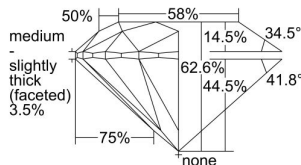

GIA®

FACSIMILE

GIA REPORT 1226508644

Verify this report at GIA.edu

GIA NATURAL DIAMOND DOSSIER®

June 28, 2022
GIA Report Number 1226508644
Shape and Cutting Style ..... Round Brilliant
Measurements ..... 5.29 - 5.32 x 3.32 mm

GRADING RESULTS

Carat Weight ..... 0.57 carat
Color Grade ..... J
Clarity Grade VS1
Cut Grade ..... Excellent

ADDITIONAL GRADING INFORMATION

Polish ..... Excellent
Symmetry ..... Excellent
Fluorescence ..... None
Clarity Characteristics..... Crystal, Cloud, Pinpoint
Inspection(s): GIA 1226508644

PROPORTIONS

Profile to actual proportions

GRADING SCALES

GIA COLOR SCALE

COLORLESS	D
	E
	F
	G
	H
	I
	J
NEAR COLORLESS	K
	L
FAIN	M
	N
	O
	P
	Q
VERY LIGHT	R
	S
	T
	U
	V
	W
LIGHT	X
	Y
	Z

GIA CLARITY SCALE

FLAWLESS	VERY VERY SLIGHTLY INCLUDED	VVS₁	
			VVS₂
INTERNALLY FLAWLESS	VERY SLIGHTLY INCLUDED	VS₁	
		VS₂	
SLIGHTLY INCLUDED	SLIGHTLY INCLUDED	SI₁	
		SI₂	
INCLUDED	INCLUDED	I₁	
		I₂	
		I₃	

GIA CUT SCALE

EXCELLENT	VERY GOOD	GOOD	FAIR	POOR