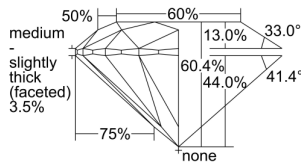

GIA®

FACSIMILE

GIA REPORT 1226594326

Verify this report at GIA.edu

GIA NATURAL DIAMOND DOSSIER®

August 16, 2022
GIA Report Number 1226594326
Shape and Cutting Style ..... Round Brilliant
Measurements ..... 5.24 - 5.26 x 3.17 mm

GRADING RESULTS

Carat Weight ..... 0.53 carat
Color Grade ..... G
Clarity Grade VVS1
Cut Grade ..... Excellent

ADDITIONAL GRADING INFORMATION

Polish ..... Excellent
Symmetry ..... Excellent
Fluorescence ..... None
Clarity Characteristics ..... Cloud, Pinpoint
Inscription(s): GIA 1226594326

PROPORTIONS

Profile to actual proportions

GRADING SCALES

GIA COLOR SCALE	GIA CLARITY SCALE	GIA CUT SCALE	
D	FLAWLESS	EXCELLENT	
E	INTERNALLY FLAWLESS		
F		VVS₁	VERY GOOD
G	VVS₂		
H	VS₁	GOOD	
I	VS₂		
J	SI₁	FAIR	
K	SI₂		
L	I₁	POOR	
M	I₂		
N	I₃		
O			
P			
Q			
R			
S			
T			
U			
V			
W			
X			
Y			
Z