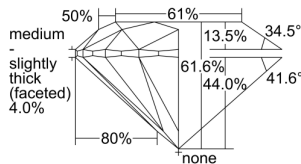

GIA®

FACSIMILE

GIA REPORT 1226752144

Verify this report at GIA.edu

GIA NATURAL DIAMOND DOSSIER®

December 15, 2022
GIA Report Number 1226752144
Shape and Cutting Style ..... Round Brilliant
Measurements ..... 5.39 - 5.41 x 3.33 mm

GRADING RESULTS

Carat Weight ..... 0.60 carat
Color Grade I
Clarity Grade VVS2
Cut Grade ..... Excellent

ADDITIONAL GRADING INFORMATION

Polish ..... Excellent
Symmetry ..... Excellent
Fluorescence ..... None
Clarity Characteristics ..... Cloud, Pinpoint
Inscription(s): GIA 1226752144

PROPORTIONS

Profile to actual proportions