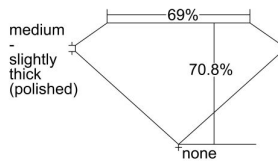

GIA®

FACSIMILE

GIA REPORT 1226787931

Verify this report at GIA.edu

GIA NATURAL DIAMOND DOSSIER®

September 25, 2023
GIA Report Number 1226787931
Shape and Cutting Style ..... Square Modified Brilliant
Measurements ..... 5.17 x 4.97 x 3.52 mm

GRADING RESULTS

Carat Weight ..... 0.70 carat
Color Grade ..... D
Clarity Grade SI2

ADDITIONAL GRADING INFORMATION

Polish ..... Excellent
Symmetry ..... Very Good
Fluorescence ..... None
Clarity Characteristics..... Crystal, Cloud
Inscription(s): GIA 1226787931

PROPORTIONS

Profile not to actual proportions

GRADING SCALES

GIA COLOR SCALE		GIA CLARITY SCALE		
NEAR COLORLESS	D	VERY SLIGHTLY INCLUDED	FLAWLESS	
	E		INTERNALLY FLAWLESS	
	F	VERY SLIGHTLY INCLUDED	VVS₁	
	G		VVS₂	
	H		VS₁	
	FAINT	I	VERY SLIGHTLY INCLUDED	VS₂
		J		SI₁
		K	SLIGHTLY INCLUDED	SI₂
		L		I₁
		M		I₂
VERTICALLY LIGHT	N	INCLUDED	I₃	
	O			
	P			
	Q			
LIGHT	R			
	S			
	T			
	U			
	V			
	W			
	X			
	Y			
	Z