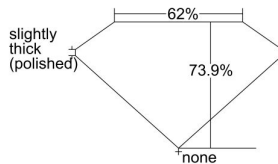

GIA®

FACSIMILE

GIA REPORT 1226916609

Verify this report at GIA.edu

GIA NATURAL DIAMOND DOSSIER®

April 26, 2023
GIA Report Number 1226916609
Shape and Cutting Style ..... **Square Modified Brilliant**
Measurements ..... 4.28 x 4.25 x 3.14 mm

GRADING RESULTS

Carat Weight ..... 0.46 carat
Color Grade ..... K
Clarity Grade VS2

ADDITIONAL GRADING INFORMATION

Polish ..... Very Good
Symmetry ..... Very Good
Fluorescence ..... None
Clarity Characteristics ..... Crystal
Inscription(s): GIA 1226916609

PROPORTIONS

Profile not to actual proportions

GRADING SCALES

GIA COLOR SCALE		GIA CLARITY SCALE			
COLORLESS	D	VERY VERY SLIGHTLY INCLUDED	FLAWLESS		
	E		INTERNALLY FLAWLESS		
	F	VERY SLIGHTLY INCLUDED	VVS₁		
	G		VVS₂		
	H		VS₁		
	NEAR COLORLESS	I	SLIGHTLY INCLUDED	VS₂	
		J		SI₁	
		FAINT	K	INCLUDED	SI₂
			L		I₁
			M		I₂
VERT LIGHT	N	LIGHT	I₃		
	O				
	P				
	Q				
	R