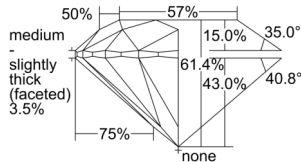

GIA®

FACSIMILE

GIA REPORT 1232444736

Verify this report at GIA.edu

GIA NATURAL DIAMOND DOSSIER®

November 15, 2024
GIA Report Number 1232444736
Shape and Cutting Style ..... Round Brilliant
Measurements ..... 4.39 - 4.41 x 2.70 mm

GRADING RESULTS

Carat Weight ..... 0.32 carat
Color Grade ..... G
Clarity Grade VS2
Cut Grade ..... Excellent

ADDITIONAL GRADING INFORMATION

Polish ..... Excellent
Symmetry ..... Excellent
Fluorescence ..... Medium Blue
Clarity Characteristics ..... Cloud, Crystal
Inscription(s): GIA 1232444736

PROPORTIONS

Profile to actual proportions

GRADING SCALES

GIA COLOR SCALE	GIA CLARITY SCALE	GIA CUT SCALE	
D	FLAWLESS	EXCELLENT	
E	INTERNALLY FLAWLESS		
F		VVS₁	VERY GOOD
G	VVS₂		
H	VS₁	GOOD	
I	VS₂		
J	SI₁	FAIR	
K	SI₂		
L	I₁	POOR	
M	I₂		
N	I₃		
O			
P			
Q			
R			
S			
T			
U			
V			
W			
X			
Y			
Z