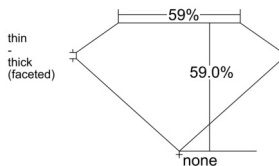

GIA®

FACSIMILE

GIA REPORT 1232518752

Verify this report at GIA.edu

GIA NATURAL DIAMOND DOSSIER®

February 27, 2025
GIA Report Number 1232518752
Shape and Cutting Style ..... Heart Brilliant
Measurements ..... 5.13 x 5.92 x 3.49 mm

GRADING RESULTS

Carat Weight ..... 0.60 carat
Color Grade ..... F
Clarity Grade VS2

ADDITIONAL GRADING INFORMATION

Polish ..... Excellent
Symmetry ..... Excellent
Fluorescence ..... None
Clarity Characteristics ..... Crystal, Cloud
Inscription(s): GIA 1232518752

PROPORTIONS

Profile not to actual proportions

GRADING SCALES

GIA COLOR SCALE		GIA CLARITY SCALE			
COLORLESS	D	VERY VERY SLIGHTLY INCLUDED	FLAWLESS		
	E		INTERNALLY FLAWLESS		
	F	VERY SLIGHTLY INCLUDED	VVS₁		
	G		VVS₂		
	H		VS₁		
	NEAR COLORLESS	I	SLIGHTLY INCLUDED	VS₂	
		J		SI₁	
		FAINT	K	INCLUDED	SI₂
			L		I₁
			M		I₂
VERT LIGHT	N	INCLUDED	I₃		
	O				
	P				
	Q				
	R				
LIGHT	S				
	T				
	U				
	V				
	W				
X					
Y					
Z