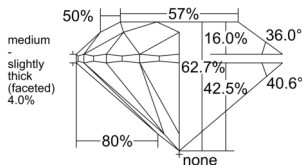

GIA®

FACSIMILE

GIA REPORT 1232709769

Verify this report at GIA.edu

GIA NATURAL DIAMOND DOSSIER®

September 17, 2025
GIA Report Number 1232709769
Shape and Cutting Style ..... Round Brilliant
Measurements ..... 4.75 - 4.77 x 2.98 mm

GRADING RESULTS

Carat Weight ..... 0.42 carat
Color Grade ..... G
Clarity Grade VVS1
Cut Grade ..... Excellent

ADDITIONAL GRADING INFORMATION

Polish ..... Excellent
Symmetry ..... Excellent
Fluorescence ..... None
Clarity Characteristics ..... Pinpoint
Inscription(s): GIA 1232709769

PROPORTIONS

Profile to actual proportions