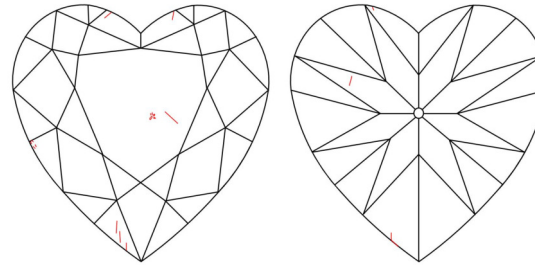

GIA NATURAL DIAMOND GRADING REPORT

 October 07, 2025
 GIA Report Number 1232737421
 Shape and Cutting Style Heart Brilliant
 Measurements 6.82 x 8.00 x 4.62 mm

GRADING RESULTS

 Carat Weight 1.51 carat
 Color Grade I
 Clarity Grade VS1

ADDITIONAL GRADING INFORMATION

 Polish Excellent
 Symmetry Excellent
 Fluorescence None
 Inscription(s): GIA 1232737421
Comments: Pinpoints are not shown.

PROPORTIONS

Profile not to actual proportions

CLARITY CHARACTERISTICS

KEY TO SYMBOLS*

- Crystal
- ⊗ Cloud
- ~ Feather
- \\ Needle

* Red symbols denote internal characteristics (inclusions). Green or black symbols denote external characteristics (blemishes). Diagram is an approximate representation of the diamond, and symbols shown indicate type, position, and approximate size of clarity characteristics. All clarity characteristics may not be shown. Details of finish are not shown.