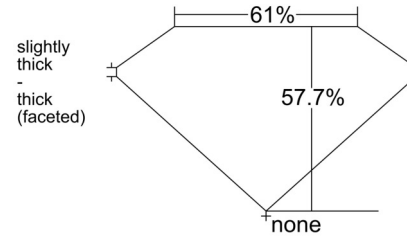

GIA NATURAL DIAMOND GRADING REPORT

 October 07, 2025
 GIA Report Number 1232737421
 Shape and Cutting Style Heart Brilliant
 Measurements 6.82 x 8.00 x 4.62 mm

GRADING RESULTS

 Carat Weight 1.51 carat
 Color Grade I
 Clarity Grade VS1

ADDITIONAL GRADING INFORMATION

 Polish Excellent
 Symmetry Excellent
 Fluorescence None
 Inscription(s): GIA 1232737421
Comments: Pinpoints are not shown.

PROPORTIONS

Profile not to actual proportions

CLARITY CHARACTERISTICS

KEY TO SYMBOLS*

- Crystal
- ⊗ Cloud
- ~ Feather
- \\ Needle

* Red symbols denote internal characteristics (inclusions). Green or black symbols denote external characteristics (blemishes). Diagram is an approximate representation of the diamond, and symbols shown indicate type, position, and approximate size of clarity characteristics. All clarity characteristics may not be shown. Details of finish are not shown.