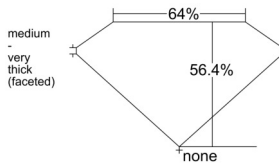

GIA®

FACSIMILE

GIA REPORT 1232753211

Verify this report at GIA.edu

GIA NATURAL DIAMOND DOSSIER®

October 16, 2025
GIA Report Number 1232753211
Shape and Cutting Style ..... Pear Brilliant
Measurements ..... 7.61 x 4.48 x 2.53 mm

GRADING RESULTS

Carat Weight ..... 0.50 carat
Color Grade ..... F
Clarity Grade VS1

ADDITIONAL GRADING INFORMATION

Polish ..... Excellent
Symmetry ..... Very Good
Fluorescence ..... None
Clarity Characteristics ..... Crystal, Pinpoint
Inscription(s): GIA 1232753211

PROPORTIONS

Profile not to actual proportions

GRADING SCALES

GIA COLOR SCALE		GIA CLARITY SCALE	
COLORLESS	D	VERY VERY SLIGHTLY INCLUDED	FLAWLESS
	E		INTERNALLY FLAWLESS
	F		VVS₁
	G		VVS₂
	H		VS₁
	I		VS₂
	J		SI₁
	K		SI₂
	L		I₁
	M		I₂
NEAR COLORLESS	N	SLIGHTLY INCLUDED	I₃
	O		
	P		
	Q		
FAINT	R		
	S		
	T		
	U		
VERT LIGHT	V		
	W		
	X		
	Y		
LIGHT	Z