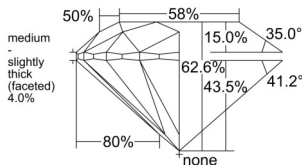

GIA®

FACSIMILE

GIA REPORT 1232753492

Verify this report at GIA.edu

GIA NATURAL DIAMOND DOSSIER®

October 20, 2025
GIA Report Number 1232753492
Shape and Cutting Style ..... Round Brilliant
Measurements ..... 5.37 - 5.41 x 3.37 mm

GRADING RESULTS

Carat Weight ..... 0.60 carat
Color Grade ..... H
Clarity Grade VS2
Cut Grade ..... Excellent

ADDITIONAL GRADING INFORMATION

Polish ..... Excellent
Symmetry ..... Excellent
Fluorescence ..... None
Clarity Characteristics..... Cloud, Crystal, Feather
Inscription(s): GIA 1232753492

PROPORTIONS

GRADING SCALES

GIA COLOR SCALE	GIA CLARITY SCALE	GIA CUT SCALE	
D	FLAWLESS	EXCELLENT	
E	INTERNALLY FLAWLESS		
F		VVS₁	VERY GOOD
G	VVS₂		
H	VS₁	GOOD	
I	VS₂		
J	SI₁	FAIR	
K	SI₂		
L	I₁	POOR	
M			
N			
O	I₂		
P			
Q			
R	I₃		
S			
T			
U			
V			
W			
X			
Y			
Z