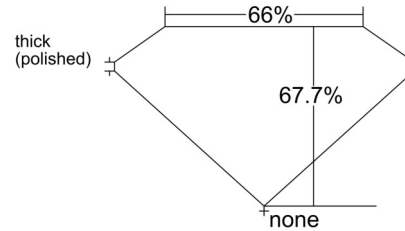

GIA NATURAL DIAMOND GRADING REPORT

November 10, 2025

GIA Report Number 1232781949

Shape and Cutting Style ..... Cut-Cornered Rectangular
Modified Brilliant

Measurements ..... 14.14 x 9.20 x 6.23 mm

GRADING RESULTS

Carat Weight ..... 7.05 carat

Color Grade ..... G

Clarity Grade VS2

ADDITIONAL GRADING INFORMATION

Polish ..... Excellent

Symmetry ..... Excellent

Fluorescence ..... None

Inscription(s): GIA 1232781949

Comments: Additional clouds are not shown. Pinpoints are not shown.

PROPORTIONS

Profile not to actual proportions