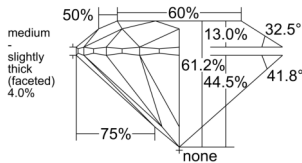

GIA®

FACSIMILE

GIA REPORT 1232804731

Verify this report at GIA.edu

GIA NATURAL DIAMOND DOSSIER®

December 04, 2025
GIA Report Number 1232804731
Shape and Cutting Style ..... Round Brilliant
Measurements ..... 5.10 - 5.12 x 3.13 mm

GRADING RESULTS

Carat Weight ..... 0.50 carat
Color Grade ..... F
Clarity Grade S11
Cut Grade ..... Excellent

ADDITIONAL GRADING INFORMATION

Polish ..... Excellent
Symmetry ..... Excellent
Fluorescence ..... None
Clarity Characteristics ..... Cloud, Feather
Inscription(s): GIA 1232804731

PROPORTIONS

Profile to actual proportions

GRADING SCALES

GIA COLOR SCALE	GIA CLARITY SCALE	GIA CUT SCALE
COLOURLESS	FLAWLESS	EXCELLENT
D	INTERNALLY FLAWLESS	
E	VVS₁	VERY GOOD
F		
G	VVS₂	
H	VS₁	GOOD
I		
J	VS₂	
K	SI₁	FAIR
L		
M	SI₂	
N	I₁	POOR
O		
P	I₂	
Q	I₃	
R		
S		
T		
U		
V		
W		
X		
Y		
Z