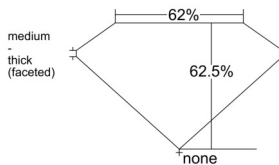

GIA®

FACSIMILE

GIA REPORT 1232876776

Verify this report at GIA.edu

GIA NATURAL DIAMOND DOSSIER®

February 12, 2026
GIA Report Number 1232876776
Shape and Cutting Style ..... Pear Brilliant
Measurements ..... 6.34 x 4.15 x 2.59 mm

GRADING RESULTS

Carat Weight ..... 0.41 carat
Color Grade ..... H
Clarity Grade VS1

ADDITIONAL GRADING INFORMATION

Polish ..... Excellent
Symmetry ..... Very Good
Fluorescence ..... None
Clarity Characteristics ..... Crystal, Cloud
Inscription(s): GIA 1232876776

PROPORTIONS

Profile not to actual proportions

GRADING SCALES

GIA COLOR SCALE		GIA CLARITY SCALE			
COLORLESS	D	VERY VERY SLIGHTLY INCLUDED	FLAWLESS		
	E		INTERNALLY FLAWLESS		
	F		VVS₁		
	G		VVS₂		
	NEAR COLORLESS	H	VERY SLIGHTLY INCLUDED	VS₁	
		I		VS₂	
		FAINT	J	SLIGHTLY INCLUDED	S₁
			K		S₂
	L		I₁		
	VERT LIGHT		M	INCLUDED	I₂
N			I₃		
O					
LIGHT		P			
		Q			
		R			
	S				
	T				
	U				
V					
W					
X					
Y					
Z