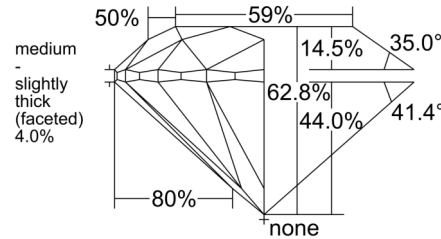

#### GRADING RESULTS

Carat Weight ..... 2.00 carat

Color Grade ..... F

Clarity Grade ..... SI1

Cut Grade ..... Excellent

#### PROPORTIONS

Profile to actual proportions

#### CLARITY CHARACTERISTICS