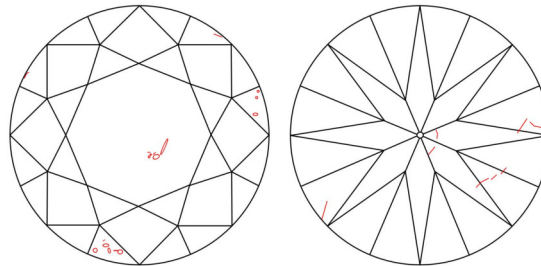

GIA NATURAL DIAMOND GRADING REPORT

February 26, 2026  
 GIA Report Number ..... 1232888438  
 Shape and Cutting Style ..... Round Brilliant  
 Measurements ..... 11.01 - 11.05 x 6.72 mm

GRADING RESULTS

Carat Weight ..... 5.01 carat  
 Color Grade ..... D  
 Clarity Grade ..... SI1  
 Cut Grade ..... Excellent

ADDITIONAL GRADING INFORMATION

Polish ..... Excellent  
 Symmetry ..... Excellent  
 Fluorescence ..... None  
 Inscription(s): GIA 1232888438  
 Comments: Pinpoints are not shown.

PROPORTIONS

Profile to actual proportions

CLARITY CHARACTERISTICS

KEY TO SYMBOLS\*

- Crystal
- ~ Feather
- \\ Needle

\* Red symbols denote internal characteristics (inclusions). Green or black symbols denote external characteristics (blemishes). Diagram is an approximate representation of the diamond, and symbols shown indicate type, position, and approximate size of clarity characteristics. All clarity characteristics may not be shown. Details of finish are not shown.