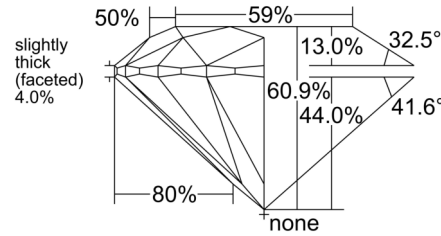

GIA NATURAL DIAMOND GRADING REPORT

February 26, 2026  
 GIA Report Number ..... 1232888438  
 Shape and Cutting Style ..... Round Brilliant  
 Measurements ..... 11.01 - 11.05 x 6.72 mm

GRADING RESULTS

Carat Weight ..... 5.01 carat  
 Color Grade ..... D  
 Clarity Grade ..... SI1  
 Cut Grade ..... Excellent

ADDITIONAL GRADING INFORMATION

Polish ..... Excellent  
 Symmetry ..... Excellent  
 Fluorescence ..... None  
 Inscription(s): GIA 1232888438  
 Comments: Pinpoints are not shown.

PROPORTIONS

Profile to actual proportions

CLARITY CHARACTERISTICS

KEY TO SYMBOLS\*

- Crystal
- ~ Feather
- \\ Needle

\* Red symbols denote internal characteristics (inclusions). Green or black symbols denote external characteristics (blemishes). Diagram is an approximate representation of the diamond, and symbols shown indicate type, position, and approximate size of clarity characteristics. All clarity characteristics may not be shown. Details of finish are not shown.