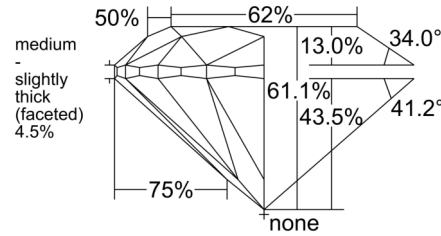

GIA NATURAL DIAMOND GRADING REPORT

April 28, 2026
 GIA Report Number 1232939562
 Shape and Cutting Style Round Brilliant
 Measurements 6.38 - 6.42 x 3.91 mm

GRADING RESULTS

Carat Weight 1.00 carat
 Color Grade H
 Clarity Grade VS1
 Cut Grade Excellent

ADDITIONAL GRADING INFORMATION

Polish Excellent
 Symmetry Excellent
 Fluorescence Medium Blue
 Inscription(s): GIA 1232939562

PROPORTIONS

Profile to actual proportions

CLARITY CHARACTERISTICS

KEY TO SYMBOLS*

- Crystal
- ◡ Indented Natural
- △ Natural

* Red symbols denote internal characteristics (inclusions). Green or black symbols denote external characteristics (blemishes). Diagram is an approximate representation of the diamond, and symbols shown indicate type, position, and approximate size of clarity characteristics. All clarity characteristics may not be shown. Details of finish are not shown.