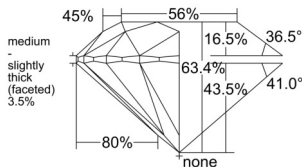

GIA®

FACSIMILE

GIA REPORT 1232939601

Verify this report at GIA.edu

GIA NATURAL DIAMOND DOSSIER®

April 29, 2026
GIA Report Number 1232939601
Shape and Cutting Style ..... Round Brilliant
Measurements ..... 5.74 - 5.78 x 3.65 mm

GRADING RESULTS

Carat Weight ..... 0.75 carat
Color Grade ..... G
Clarity Grade VS1
Cut Grade ..... Excellent

ADDITIONAL GRADING INFORMATION

Polish ..... Excellent
Symmetry ..... Excellent
Fluorescence ..... Medium Yellow
Clarity Characteristics ..... Cloud
Inscription(s): GIA 1232939601

PROPORTIONS

Profile to actual proportions