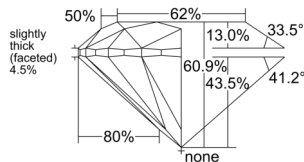

GIA®

FACSIMILE

GIA REPORT 1232947379

Verify this report at GIA.edu

GIA NATURAL DIAMOND DOSSIER®

May 11, 2026
GIA Report Number 1232947379
Shape and Cutting Style ..... Round Brilliant
Measurements ..... 4.28 - 4.31 x 2.61 mm

GRADING RESULTS

Carat Weight ..... 0.30 carat
Color Grade ..... J
Clarity Grade VS1
Cut Grade ..... Excellent

ADDITIONAL GRADING INFORMATION

Polish ..... Excellent
Symmetry ..... Excellent
Fluorescence ..... None
Clarity Characteristics ..... Cavity, Needle, Pinpoint
Inscription(s): GIA 1232947379

PROPORTIONS

Profile to actual proportions