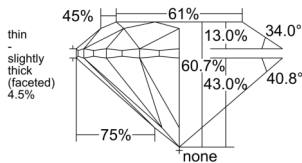

GIA®

FACSIMILE

GIA REPORT 1232947391

Verify this report at GIA.edu

GIA NATURAL DIAMOND DOSSIER®

May 11, 2026
GIA Report Number 1232947391
Shape and Cutting Style ..... Round Brilliant
Measurements ..... 4.92 - 4.95 x 2.99 mm

GRADING RESULTS

Carat Weight ..... 0.45 carat
Color Grade ..... J
Clarity Grade VS1
Cut Grade ..... Excellent

ADDITIONAL GRADING INFORMATION

Polish ..... Excellent
Symmetry ..... Excellent
Fluorescence ..... None
Clarity Characteristics..... Indented Natural, Pinpoint
Inscription(s): GIA 1232947391

PROPORTIONS

GRADING SCALES

GIA COLOR SCALE	GIA CLARITY SCALE	GIA CUT SCALE
COLOURLESS	FLAWLESS	EXCELLENT
D	INTERNALLY FLAWLESS	
E	VVS₁	VERY GOOD
F		
G	VS₁	GOOD
H		
I	SI₁	FAIR
J		
K	I₁	POOR
L		
M	I₂	
N	I₃	
O		
P		
Q		
R		
S		
T		
U		
V		
W		
X		
Y		
Z