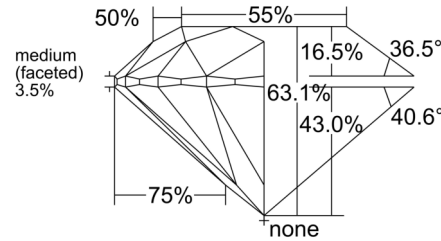

GIA NATURAL DIAMOND GRADING REPORT

May 12, 2026
 GIA Report Number 1232951463
 Shape and Cutting Style Round Brilliant
 Measurements 7.48 - 7.53 x 4.73 mm

GRADING RESULTS

Carat Weight 1.65 carat
 Color Grade K
 Clarity Grade VS1
 Cut Grade Excellent

ADDITIONAL GRADING INFORMATION

Polish Excellent
 Symmetry Excellent
 Fluorescence Medium Blue
 Inscription(s): GIA 1232951463
Comments: Pinpoints are not shown.

PROPORTIONS

Profile to actual proportions

CLARITY CHARACTERISTICS

KEY TO SYMBOLS*

- Crystal
- ∖ Needle

* Red symbols denote internal characteristics (inclusions). Green or black symbols denote external characteristics (blemishes). Diagram is an approximate representation of the diamond, and symbols shown indicate type, position, and approximate size of clarity characteristics. All clarity characteristics may not be shown. Details of finish are not shown.