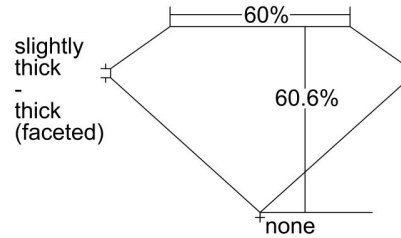

PROPORTIONS

Profile not to actual proportions