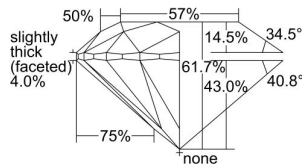

GIA®

FACSIMILE

GIA REPORT 1236268041

Verify this report at GIA.edu

GIA NATURAL DIAMOND DOSSIER®

April 24, 2024
GIA Report Number 1236268041
Shape and Cutting Style ..... Round Brilliant
Measurements ..... 6.04 - 6.06 x 3.73 mm

GRADING RESULTS

Carat Weight ..... 0.84 carat
Color Grade I
Clarity Grade VS2
Cut Grade ..... Excellent

ADDITIONAL GRADING INFORMATION

Polish ..... Excellent
Symmetry ..... Excellent
Fluorescence ..... None
Clarity Characteristics ..... Cloud, Crystal
Inscription(s): GIA 1236268041

PROPORTIONS

Profile to actual proportions

GRADING SCALES

GIA COLOR SCALE	GIA CLARITY SCALE	GIA CUT SCALE	
D	FLAWLESS	EXCELLENT	
E	INTERNALLY FLAWLESS		
F		VVS₁	VERY GOOD
G	VVS₂		
H	VS₁	GOOD	
I	VS₂		
J	SI₁	FAIR	
K	SI₂		
L	I₁	POOR	
M	I₂		
N	I₃		
O			
P			
Q			
R			
S			
T			
U			
V			
W			
X			
Y			
Z