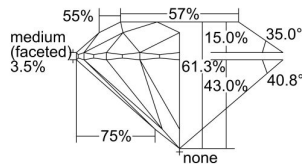

GIA®

FACSIMILE

GIA REPORT

1236287358

Verify this report at GIA.edu

GIA NATURAL DIAMOND DOSSIER®

May 15, 2024
GIA Report Number 1236287358
Shape and Cutting Style ..... Round Brilliant
Measurements ..... 4.97 - 5.00 x 3.05 mm

GRADING RESULTS

Carat Weight ..... 0.46 carat
Color Grade ..... E
Clarity Grade S11
Cut Grade ..... Excellent

ADDITIONAL GRADING INFORMATION

Polish ..... Excellent
Symmetry ..... Excellent
Fluorescence ..... None
Clarity Characteristics ..... Crystal, Cloud
Inscription(s): GIA 1236287358

PROPORTIONS

Profile to actual proportions

GRADING SCALES

GIA COLOR SCALE

COLORLESS	D
	E
	F
	G
	H
	I
	J
NEAR COLORLESS	K
	L
FAIN	M
	N
	O
	P
	Q
VERY LIGHT	R
	S
	T
	U
	V
	W
	X
	Y
LIGHT	Z

GIA CLARITY SCALE

FLAWLESS	INTERNAL FLAWLESS	
		EXCELLENT
VERY VERY SLIGHTLY INCLUDED	VVS₁	
	VVS₂	
VERY SLIGHTLY INCLUDED	VS₁	
	VS₂	
SLIGHTLY INCLUDED	S1₁	
	S1₂	
INCLUDED	I₁	
	I₂	
	I₃	
POOR		

GIA CUT SCALE

EXCELLENT
VERY GOOD
GOOD
FAIR
POOR