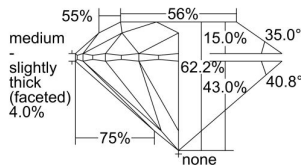

GIA®

FACSIMILE

GIA REPORT 1236305947

Verify this report at GIA.edu

GIA NATURAL DIAMOND DOSSIER®

June 03, 2024
GIA Report Number 1236305947
Shape and Cutting Style ..... Round Brilliant
Measurements ..... 5.66 - 5.69 x 3.53 mm

GRADING RESULTS

Carat Weight ..... 0.70 carat
Color Grade ..... F
Clarity Grade S11
Cut Grade ..... Excellent

ADDITIONAL GRADING INFORMATION

Polish ..... Excellent
Symmetry ..... Excellent
Fluorescence ..... None
Clarity Characteristics ..... Crystal, Cloud
Inscription(s): GIA 1236305947

PROPORTIONS

Profile to actual proportions