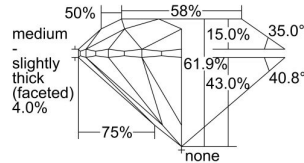

GIA®

FACSIMILE

GIA REPORT 1236322279

Verify this report at GIA.edu

GIA NATURAL DIAMOND DOSSIER®

June 18, 2024
GIA Report Number 1236322279
Shape and Cutting Style ..... Round Brilliant
Measurements ..... 4.25 - 4.28 x 2.64 mm

GRADING RESULTS

Carat Weight ..... 0.30 carat
Color Grade I
Clarity Grade S11
Cut Grade ..... Excellent

ADDITIONAL GRADING INFORMATION

Polish ..... Excellent
Symmetry ..... Excellent
Fluorescence ..... None
Clarity Characteristics..... Crystal, Cloud
Inscription(s): GIA 1236322279

PROPORTIONS

Profile to actual proportions

GRADING SCALES

GIA COLOR SCALE	GIA CLARITY SCALE	GIA CUT SCALE	
D	FLAWLESS	EXCELLENT	
E	INTERNALLY FLAWLESS		
F		VVS₁	VERY GOOD
G	VVS₂		
H	VS₁	GOOD	
I	VS₂		
J	S1₁	FAIR	
K	S1₂		
L	I₁	POOR	
M	I₂		
N	I₃		
O			
P			
Q			
R			
S			
T			
U			
V			
W			
X			
Y			
Z