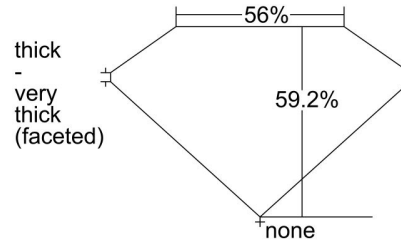

GIA NATURAL DIAMOND GRADING REPORT

 June 24, 2024
 GIA Report Number 1236325621
 Shape and Cutting Style Heart Brilliant
 Measurements 5.93 x 6.91 x 4.09 mm

GRADING RESULTS

 Carat Weight 1.01 carat
 Color Grade I
 Clarity Grade VVS1

ADDITIONAL GRADING INFORMATION

 Polish Excellent
 Symmetry Excellent
 Fluorescence None
 Inscription(s): GIA 1236325621

PROPORTIONS

Profile not to actual proportions

CLARITY CHARACTERISTICS

KEY TO SYMBOLS*
 Feather

* Red symbols denote internal characteristics (inclusions). Green or black symbols denote external characteristics (blemishes). Diagram is an approximate representation of the diamond, and symbols shown indicate type, position, and approximate size of clarity characteristics. All clarity characteristics may not be shown. Details of finish are not shown.