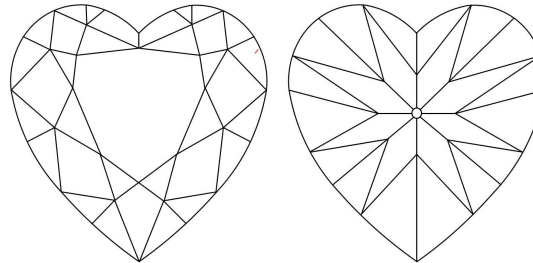

GIA NATURAL DIAMOND GRADING REPORT

 June 24, 2024
 GIA Report Number 1236325621
 Shape and Cutting Style Heart Brilliant
 Measurements 5.93 x 6.91 x 4.09 mm

GRADING RESULTS

 Carat Weight 1.01 carat
 Color Grade I
 Clarity Grade VVS1

ADDITIONAL GRADING INFORMATION

 Polish Excellent
 Symmetry Excellent
 Fluorescence None
 Inscription(s): GIA 1236325621

PROPORTIONS

Profile not to actual proportions

CLARITY CHARACTERISTICS

KEY TO SYMBOLS*
 Feather

* Red symbols denote internal characteristics (inclusions). Green or black symbols denote external characteristics (blemishes). Diagram is an approximate representation of the diamond, and symbols shown indicate type, position, and approximate size of clarity characteristics. All clarity characteristics may not be shown. Details of finish are not shown.