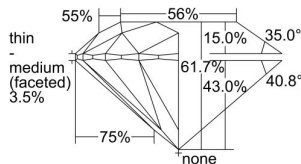

GIA®

FACSIMILE

GIA REPORT 1236339873

Verify this report at GIA.edu

GIA NATURAL DIAMOND DOSSIER®

July 05, 2024
GIA Report Number 1236339873
Shape and Cutting Style ..... Round Brilliant
Measurements ..... 4.81 - 4.83 x 2.98 mm

GRADING RESULTS

Carat Weight ..... 0.42 carat
Color Grade I
Clarity Grade S11
Cut Grade ..... Excellent

ADDITIONAL GRADING INFORMATION

Polish ..... Excellent
Symmetry ..... Excellent
Fluorescence ..... None
Clarity Characteristics..... Crystal, Cloud, Feather
Inscription(s): GIA 1236339873

PROPORTIONS

Profile to actual proportions

GRADING SCALES

GIA COLOR SCALE	GIA CLARITY SCALE	GIA CUT SCALE	
D	FLAWLESS	EXCELLENT	
E	INTERNALLY FLAWLESS		
F		VVS₁	VERY GOOD
G	VVS₂		
H	VS₁	GOOD	
I	VS₂		
J	S1₁	FAIR	
K	S1₂		
L	I₁	POOR	
M	I₂		
N	I₃		
O			
P			
Q			
R			
S			
T			
U			
V			
W			
X			
Y			
Z