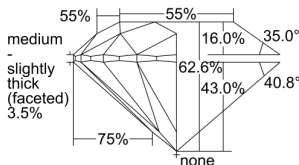

GIA®

FACSIMILE

GIA REPORT 1236346734

Verify this report at GIA.edu

GIA NATURAL DIAMOND DOSSIER®

July 15, 2024
GIA Report Number 1236346734
Shape and Cutting Style ..... Round Brilliant
Measurements ..... 4.69 - 4.71 x 2.94 mm

GRADING RESULTS

Carat Weight ..... 0.40 carat
Color Grade ..... E
Clarity Grade VS1
Cut Grade ..... Excellent

ADDITIONAL GRADING INFORMATION

Polish ..... Excellent
Symmetry ..... Excellent
Fluorescence ..... None
Clarity Characteristics..... Crystal, Cloud, Pinpoint, Needle
Inscription(s): GIA 1236346734

PROPORTIONS

Profile to actual proportions

GRADING SCALES

GIA COLOR SCALE	GIA CLARITY SCALE	GIA CUT SCALE
Colorless	Flawless	Excellent
None	Internally Flawless	
Very Light	VVS₁	Very Good
Light	VVS₂	
Very Light	VS₁	Good
Light	VS₂	
Very Light	S₁	Fair
Light	S₂	
Very Light	I₁	Poor
Light	I₂	
Light	I₃