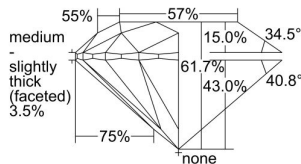

GIA®

FACSIMILE

GIA REPORT 1236347031

Verify this report at GIA.edu

GIA NATURAL DIAMOND DOSSIER®

July 15, 2024
GIA Report Number 1236347031
Shape and Cutting Style ..... Round Brilliant
Measurements ..... 4.52 - 4.54 x 2.80 mm

GRADING RESULTS

Carat Weight ..... 0.35 carat
Color Grade ..... H
Clarity Grade S11
Cut Grade ..... Excellent

ADDITIONAL GRADING INFORMATION

Polish ..... Excellent
Symmetry ..... Excellent
Fluorescence ..... None
Clarity Characteristics ..... Cloud, Crystal
Inscription(s): GIA 1236347031

PROPORTIONS

Profile to actual proportions