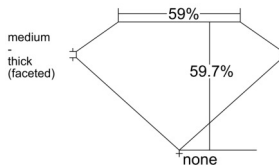

GIA®

FACSIMILE

GIA REPORT 1236577996

Verify this report at GIA.edu

GIA NATURAL DIAMOND DOSSIER®

May 12, 2025
GIA Report Number 1236577996
Shape and Cutting Style ..... Heart Brilliant
Measurements ..... 5.90 x 6.72 x 4.01 mm

GRADING RESULTS

Carat Weight ..... 0.91 carat
Color Grade I
Clarity Grade VS2

ADDITIONAL GRADING INFORMATION

Polish ..... Excellent
Symmetry ..... Excellent
Fluorescence ..... None
Clarity Characteristics ..... Feather, Crystal
Inscription(s): GIA 1236577996

PROPORTIONS

Profile not to actual proportions

GRADING SCALES

GIA COLOR SCALE		GIA CLARITY SCALE	
COLORLESS	D	VERY VERY SLIGHTLY INCLUDED	FLAWLESS
	E		INTERNALLY FLAWLESS
	F		VVS₁
	G		VVS₂
	H		VS₁
	I		VS₂
	J		SI₁
	K		SI₂
	L		I₁
	M		I₂
NEAR COLORLESS	N	SLIGHTLY INCLUDED	I₃
	O		
	P		
	Q		
FAINT	R		
	S		
	T		
	U		
VERT LIGHT	V		
	W		
	X		
	Y		
LIGHT	Z