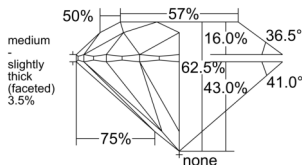

GIA®

FACSIMILE

GIA REPORT 1236844701

Verify this report at GIA.edu

GIA NATURAL DIAMOND DOSSIER®

January 16, 2026
GIA Report Number 1236844701
Shape and Cutting Style ..... Round Brilliant
Measurements ..... 5.66 - 5.68 x 3.54 mm

GRADING RESULTS

Carat Weight ..... 0.70 carat
Color Grade ..... H
Clarity Grade S11
Cut Grade ..... Excellent

ADDITIONAL GRADING INFORMATION

Polish ..... Excellent
Symmetry ..... Excellent
Fluorescence ..... None
Clarity Characteristics ..... Feather, Cavity
Inscription(s): GIA 1236844701

PROPORTIONS

GRADING SCALES

GIA COLOR SCALE

COLOREDNESS	D
	E
	F
	G
	H
	I
	J
NEAR COLORLESS	K
	L
Faint	M
	N
	O
	P
Very Light	Q
	R
	S
	T
	U
	V
Light	W
	X
	Y
	Z

GIA CLARITY SCALE

FLAWLESS	INTERNAL FLAWLESS	
		FLAWLESS
VERY VERY SLIGHTLY INCLUDED	VERY SLIGHTLY INCLUDED	
		VVS₁
VERY SLIGHTLY INCLUDED	SLIGHTLY INCLUDED	
		VVS₂
SLIGHTLY INCLUDED	INCLUDED	
		VS₁
SLIGHTLY INCLUDED	INCLUDED	
		VS₂
SLIGHTLY INCLUDED	INCLUDED	
		SI₁
SLIGHTLY INCLUDED	INCLUDED	
		SI₂
INCLUDED	INCLUDED	
		I₁
INCLUDED	INCLUDED	
		I₂
INCLUDED	INCLUDED	
		I₃

GIA CUT SCALE

EXCELLENT	
	VERY GOOD
GOOD	
	FAIR
POOR