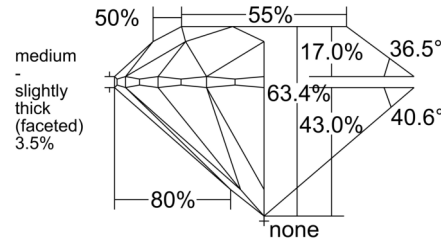

GIA NATURAL DIAMOND GRADING REPORT

February 12, 2026
 GIA Report Number 1236878583
 Shape and Cutting Style Round Brilliant
 Measurements 6.27 - 6.36 x 4.00 mm

GRADING RESULTS

Carat Weight 1.00 carat
 Color Grade F
 Clarity Grade VS1
 Cut Grade Excellent

ADDITIONAL GRADING INFORMATION

Polish Excellent
 Symmetry Very Good
 Fluorescence None
 Inscription(s): GIA 1236878583

PROPORTIONS

Profile to actual proportions

CLARITY CHARACTERISTICS

KEY TO SYMBOLS*

- Crystal
- ∖ Needle
- ⊙ Cloud
- △ Natural

* Red symbols denote internal characteristics (inclusions). Green or black symbols denote external characteristics (blemishes). Diagram is an approximate representation of the diamond, and symbols shown indicate type, position, and approximate size of clarity characteristics. All clarity characteristics may not be shown. Details of finish are not shown.