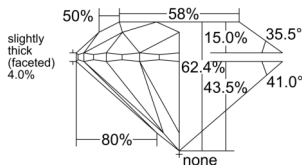

GIA®

FACSIMILE

GIA REPORT 1236975823

Verify this report at GIA.edu

GIA NATURAL DIAMOND DOSSIER®

June 11, 2026
GIA Report Number 1236975823
Shape and Cutting Style ..... Round Brilliant
Measurements ..... 5.08 - 5.10 x 3.18 mm

GRADING RESULTS

Carat Weight ..... 0.51 carat
Color Grade ..... G
Clarity Grade VS1
Cut Grade ..... Excellent

ADDITIONAL GRADING INFORMATION

Polish ..... Excellent
Symmetry ..... Excellent
Fluorescence ..... None
Clarity Characteristics..... Crystal, Cloud, Pinpoint
Inscription(s): GIA 1236975823

PROPORTIONS

Profile to actual proportions