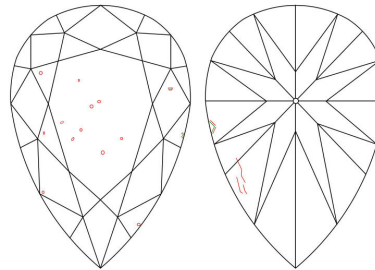

GIA DIAMOND GRADING REPORT

August 04, 2017
 GIA Report Number 1269550879
 Shape and Cutting Style Pear Brilliant
 Measurements 10.96 x 6.91 x 4.31 mm

GRADING RESULTS

Carat Weight 2.00 carat
 Color Grade D
 Clarity Grade SI1

ADDITIONAL GRADING INFORMATION

Polish Excellent
 Symmetry Very Good
 Fluorescence None
 Inscription(s): GIA 1269550879
 Comments: Pinpoints are not shown.

PROPORTIONS

Profile not to actual proportions

CLARITY CHARACTERISTICS

KEY TO SYMBOLS*

- Crystal
- Feather
- ▲ Indented Natural

* Red symbols denote internal characteristics (inclusions). Green or black symbols denote external characteristics (blemishes). Diagram is an approximate representation of the diamond, and symbols shown indicate type, position, and approximate size of clarity characteristics. All clarity characteristics may not be shown. Details of finish are not shown.