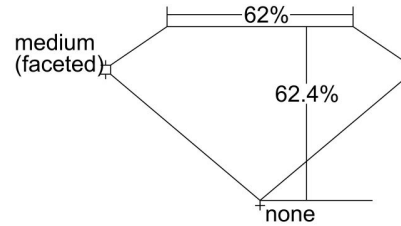

GIA DIAMOND GRADING REPORT

August 04, 2017
 GIA Report Number 1269550879
 Shape and Cutting Style Pear Brilliant
 Measurements 10.96 x 6.91 x 4.31 mm

GRADING RESULTS

Carat Weight 2.00 carat
 Color Grade D
 Clarity Grade SI1

ADDITIONAL GRADING INFORMATION

Polish Excellent
 Symmetry Very Good
 Fluorescence None
 Inscription(s): GIA 1269550879
 Comments: Pinpoints are not shown.

PROPORTIONS

Profile not to actual proportions

CLARITY CHARACTERISTICS

KEY TO SYMBOLS*

- Crystal
- Feather
- ▲ Indented Natural

* Red symbols denote internal characteristics (inclusions). Green or black symbols denote external characteristics (blemishes). Diagram is an approximate representation of the diamond, and symbols shown indicate type, position, and approximate size of clarity characteristics. All clarity characteristics may not be shown. Details of finish are not shown.