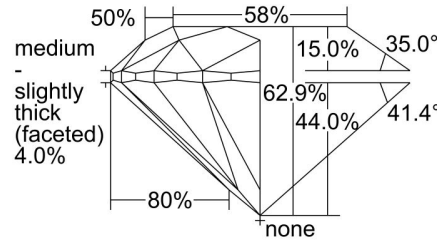

GIA NATURAL DIAMOND GRADING REPORT

October 13, 2017
GIA Report Number 1277223787
Shape and Cutting Style ..... Round Brilliant
Measurements ..... 6.36 - 6.40 x 4.01 mm

GRADING RESULTS

Carat Weight ..... 1.01 carat
Color Grade ..... K
Clarity Grade SI1
Cut Grade ..... Excellent

ADDITIONAL GRADING INFORMATION

Polish ..... Excellent
Symmetry ..... Excellent
Fluorescence ..... Faint
Inscription(s): GIA 1277223787

Comments: Clarity grade is based on clouds that are not shown.

PROPORTIONS

Profile to actual proportions