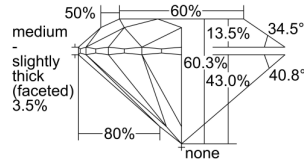

GIA®

FACSIMILE

GIA REPORT 1285096726

Verify this report at GIA.edu

GIA NATURAL DIAMOND DOSSIER®

February 09, 2018
GIA Report Number 1285096726
Shape and Cutting Style ..... Round Brilliant
Measurements ..... 4.78 - 4.81 x 2.89 mm

GRADING RESULTS

Carat Weight ..... 0.41 carat
Color Grade ..... D
Clarity Grade S11
Cut Grade ..... Excellent

ADDITIONAL GRADING INFORMATION

Polish ..... Excellent
Symmetry ..... Excellent
Fluorescence ..... None
Clarity Characteristics ..... Crystal, Feather
Inscription(s): GIA 1285096726

PROPORTIONS

Profile to actual proportions

GRADING SCALES

GIA COLOR SCALE	GIA CLARITY SCALE	GIA CUT SCALE	
D	FLAWLESS	EXCELLENT	
E	INTERNALLY FLAWLESS		
F		VVS₁	VERY GOOD
G	VVS₂		
H	VS₁	GOOD	
I	VS₂		
J	S1₁	FAIR	
K	S1₂		
L	I₁	POOR	
M	I₂		
N	I₃		
O			
P			
Q			
R			
S			
T			
U			
V			
W			
X			
Y			
Z