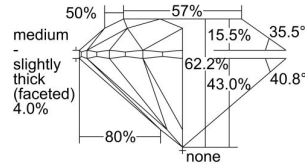

GIA®

FACSIMILE

GIA REPORT 1287654968

Verify this report at GIA.edu

GIA NATURAL DIAMOND DOSSIER®

April 14, 2018
GIA Report Number 1287654968
Shape and Cutting Style ..... Round Brilliant
Measurements ..... 5.39 - 5.41 x 3.36 mm

GRADING RESULTS

Carat Weight ..... 0.60 carat
Color Grade ..... K
Clarity Grade SI2
Cut Grade ..... Excellent

ADDITIONAL GRADING INFORMATION

Polish ..... Very Good
Symmetry ..... Excellent
Fluorescence ..... Faint
Clarity Characteristics ..... Cloud
Inscription(s): GIA 1287654968

PROPORTIONS

Profile to actual proportions

GRADING SCALES

GIA COLOR SCALE	GIA CLARITY SCALE	GIA CUT SCALE	
D	FLAWLESS	EXCELLENT	
E	INTERNALLY FLAWLESS		
F		VVS₁	VERY GOOD
G	VVS₂		
H	VS₁	GOOD	
I	VS₂		
J	SI₁	FAIR	
K	SI₂		
L	I₁	POOR	
M	I₂		
N	I₃		
O			
P			
Q			
R			
S			
T			
U			
V			
W			
X			
Y			
Z