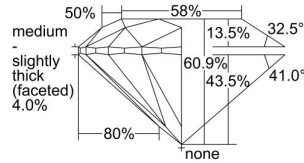

GIA®

FACSIMILE

GIA REPORT 1299628754

Verify this report at GIA.edu

GIA NATURAL DIAMOND DOSSIER®

June 29, 2018
GIA Report Number 1299628754
Shape and Cutting Style ..... Round Brilliant
Measurements ..... 5.28 - 5.32 x 3.22 mm

GRADING RESULTS

Carat Weight ..... 0.55 carat
Color Grade ..... D
Clarity Grade S11
Cut Grade ..... Excellent

ADDITIONAL GRADING INFORMATION

Polish ..... Excellent
Symmetry ..... Excellent
Fluorescence ..... None
Clarity Characteristics ..... Crystal, Cloud
Inscription(s): GIA 1299628754

PROPORTIONS

Profile to actual proportions

GRADING SCALES

GIA COLOR SCALE	GIA CLARITY SCALE	GIA CUT SCALE	
D	FLAWLESS	EXCELLENT	
E	INTERNALLY FLAWLESS		
F		VVS₁	VERY GOOD
G	VVS₂		
H	VS₁	GOOD	
I	VS₂		
J	S1₁	FAIR	
K	S1₂		
L	I₁	POOR	
M	I₂		
N	I₃		
O			
P			
Q			
R			
S			
T			
U			
V			
W			
X			
Y			
Z